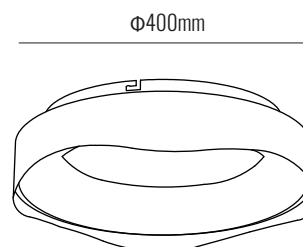

TECHNICAL DATA

TYPE

Professional LED for Indoor Lighting.

PRO	CRI ≥ 80	
IP20		L°
220-240V 50/60Hz		50000h L70

DIMENSION DRAW

Model:	Astro 2.0
Format:	Round
Location:	Interior
Wattage:	24W
Materials:	Metal - PMMA
Led Color:	3000K - 4000K - 6500K
Product Dimension:	Ø400mm
IP Code:	20
Fixation:	Surface
CRI :	80
Lumen Output:	1920 LM
Frequency:	50/60 Hz
Beam Angle:	L°